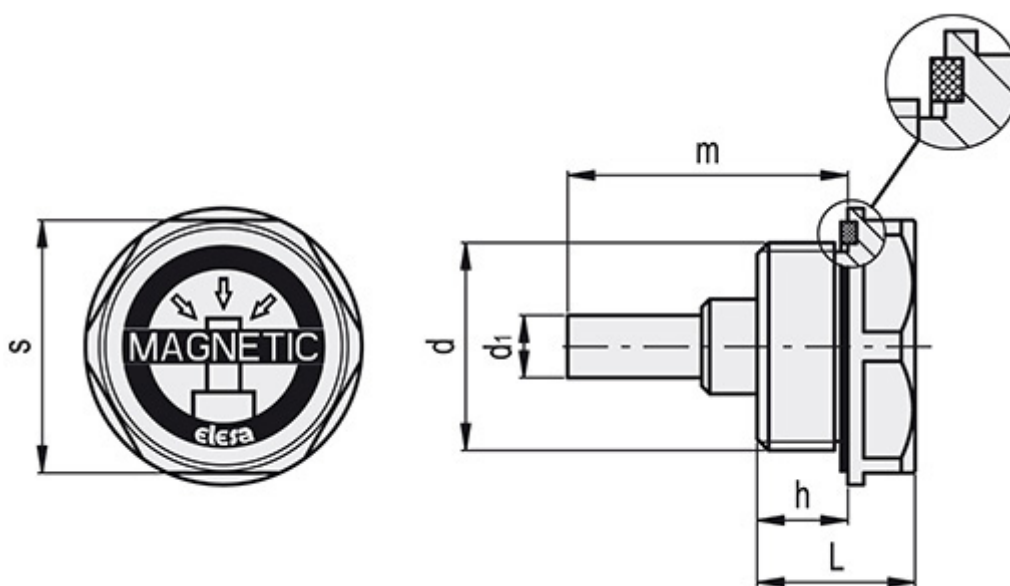

Article number: 2311059765
Description: Elesa Magnetic plug
TMB-HT-46-M42x1,5

Measures

d1	= 8
e	= M42x1,5
h	= 13
L	= 24
m	= 37
s	= 46
Weight	= 110